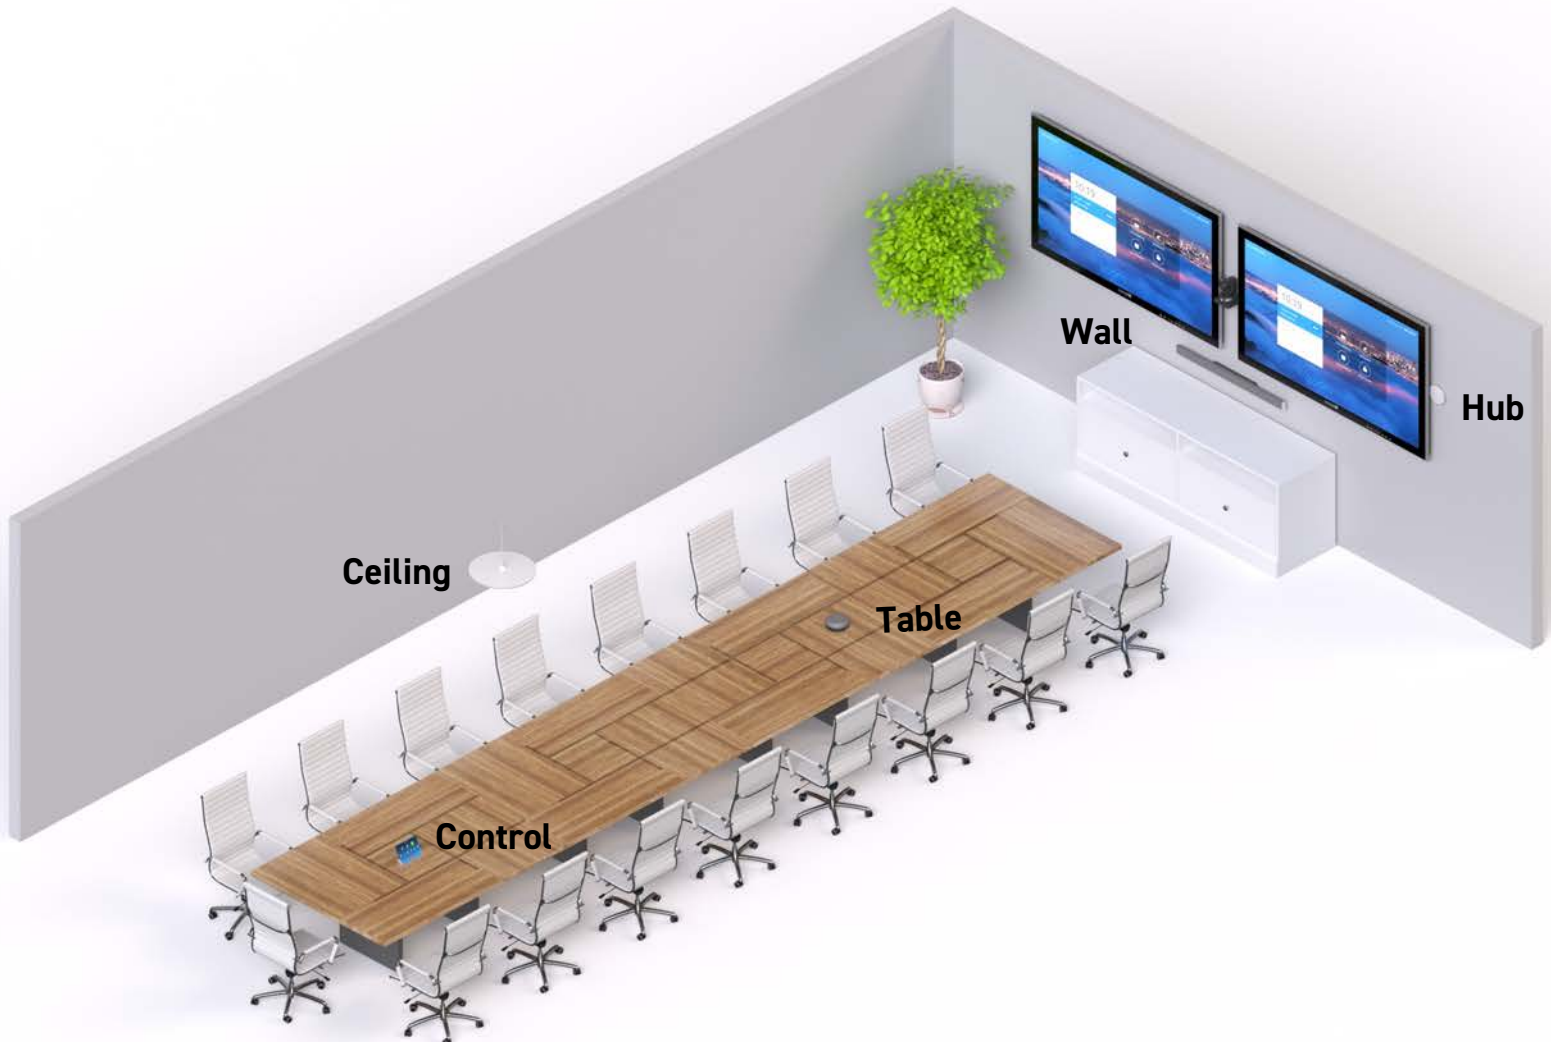

## Large Conference Room Profile

See that room profile below? That's just one of several ways you can configure Stem in your large conference rooms. Below you can see a Stem Ceiling, Table, and Wall accompanied by a Stem Hub and Control. Each device connected directly to the network via a single Ethernet cable. Stem's ecosystem approach gives you the freedom to mix and match devices to create your own customized setup. If three Stem Ceilings or three Stem Tables are more your style, go right ahead. This is your room. Design it to fit your needs.

Mix and match all Stem devices for a customized audio solution.

Set up, control, and manage your rooms and devices on your network.

Stem solutions are compatible with your favorite conferencing platforms.